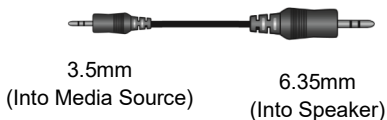

SPECIAL *Event* RENTALS

JBL EON 615 POWERED SPEAKER (010-0152)

- Capabilities:**
- 2 microphones from 1 speaker, or
 - 1 microphone + external audio
 - Can connect to other JBL Eon 615 to max of 4 speakers on 1 circuit (Mixer Required)

Microphone Cable (6.35mm) Input

Connects to:

- Microphone

- Audio Source

Microphone Cable (6.35mm) Input

XLR Female Input

Connects to other JBL Eon 615 Speakers

POWER SWITCH