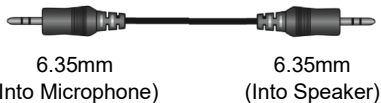

SPECIAL *Event* RENTALS

JBL EON 615 POWERED SPEAKER (010-0152)

- Capabilities:**
- 2 microphones from 1 speaker, or
 - 1 microphone + external audio
 - Can connect to other JBL Eon 615 to max of 4 speakers on 1 circuit (Mixer Required)

Microphone Cable (6.35mm) Input

Connects to:

- Microphone

- Audio Source

Microphone Cable (6.35mm) Input

XLR Female Input

Connects to other JBL Eon 615 Speakers

POWER SWITCH